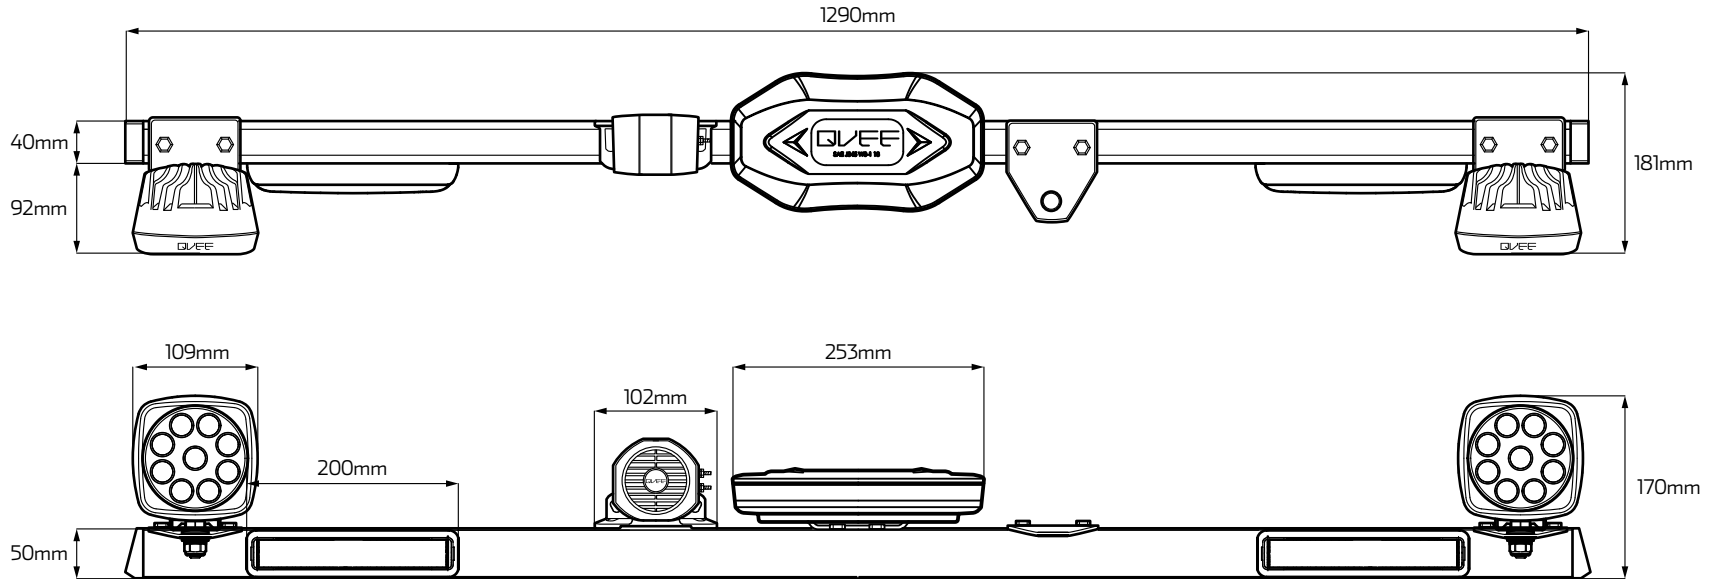

MINE BAR WITH SLIMLINE BEACON & WORKLIGHTS

RHBAR1250-NT3 Dimension Diagram

Dimensions:

+Allowance of +/- 3mm.

*To avoid warranty issues QVEE recommends product are fitted by a qualified Auto Electrician.