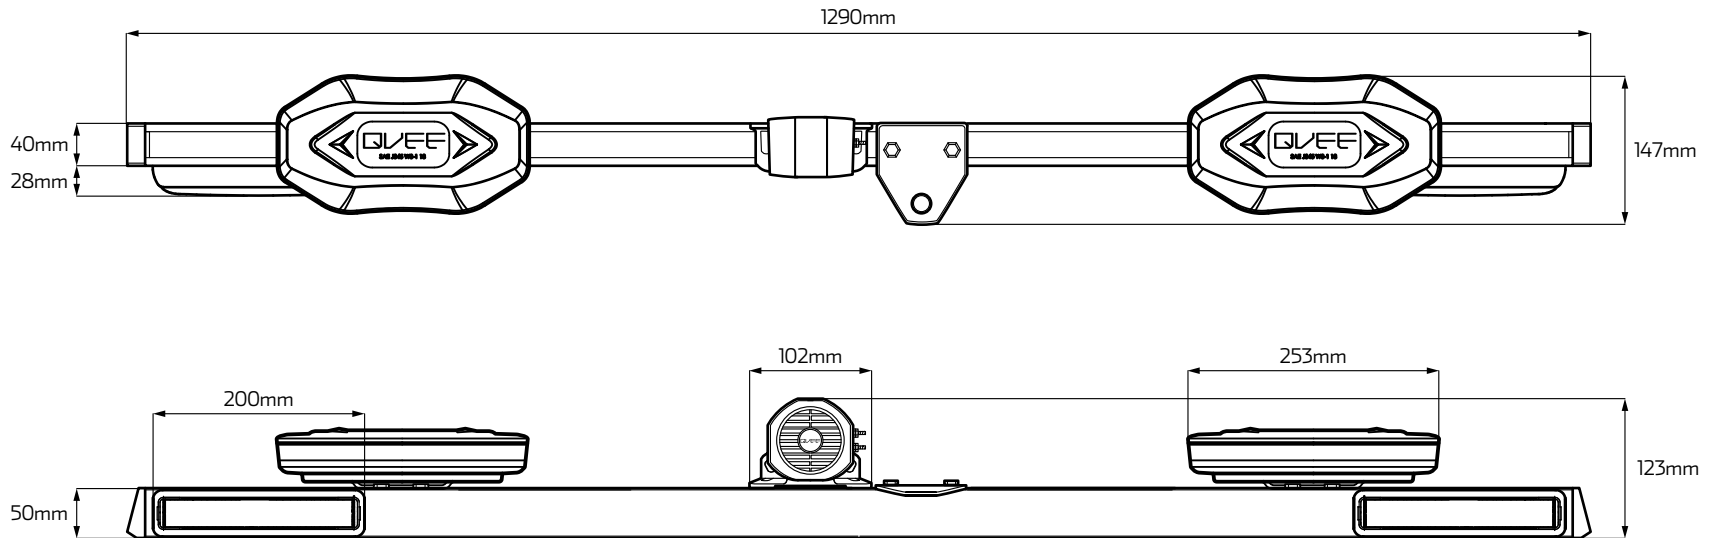

MINE BAR WITH DUAL SLIMLINE BEACON

RHBAR1250-NT22L Dimension Diagram

Dimensions:

+Allowance of +/- 3mm.

*To avoid warranty issues QVEE recommends product are fitted by a qualified Auto Electrician.