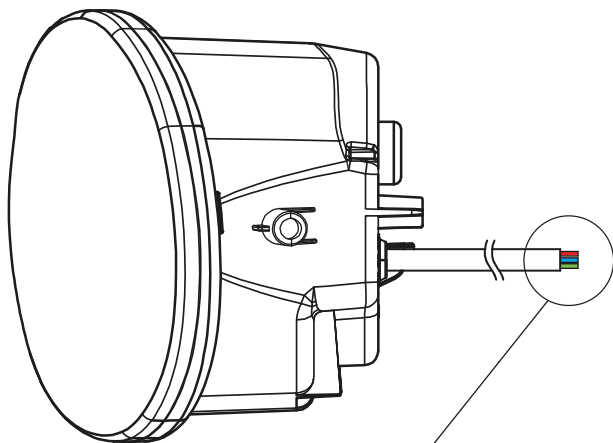

QVEE

AUTOMOTIVE | MINING | MARINE

QVFLARBS Wiring Configuration

	RED	+ Positive (Fog illumination)
	BLUE	- Negative
	GREEN	+ Positive (QVEE Logo illumination)

***To avoid warranty issues QVEE recommends our products are fitted by a qualified Auto Electrician.**