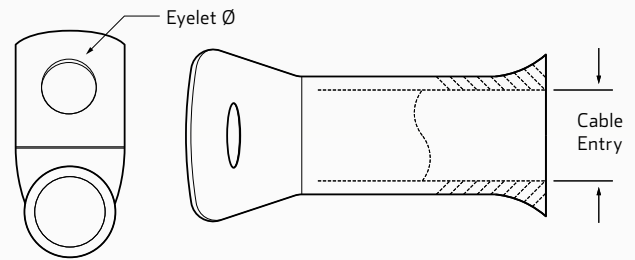

Material	• 99.9% oxygen free pure copper with electro tin
Operating Temp	• Up to 155°C
Tin Plated	• Yes
Voltage Rating	• Rated up to 35 kV

PART NUMBERS

Pack of 10 Part No.	Cable Entry	Eyelet Size	B&S Size	Description
QVCTL1090-6/10	• 10mm ²	• 6mm	• 8B&S	• 90° cable lug suits 8B&S with 6mm mounting eyelet. Comes in packs of 10.
QVCTL1090-8/10	• 10mm ²	• 8mm	• 8B&S	• 90° cable lug suits 8B&S with 8mm mounting eyelet. Comes in packs of 10.
QVCTL1090-10/10	• 10mm ²	• 10mm	• 8B&S	• 90° cable lug suits 8B&S with 10mm mounting eyelet. Comes in packs of 10.
QVCTL1690-6/10	• 16mm ²	• 6mm	• 6B&S	• 90° cable lug suits 6B&S with 6mm mounting eyelet. Comes in packs of 10.
QVCTL1690-8/10	• 16mm ²	• 8mm	• 6B&S	• 90° cable lug suits 6B&S with 8mm mounting eyelet. Comes in packs of 10.
QVCTL1690-10/10	• 16mm ²	• 10mm	• 6B&S	• 90° cable lug suits 6B&S with 10mm mounting eyelet. Comes in packs of 10.
QVCTL2590-6/10	• 25mm ²	• 6mm	• 3B&S	• 90° cable lug suits 3B&S with 6mm mounting eyelet. Comes in packs of 10.
QVCTL2590-8/10	• 25mm ²	• 8mm	• 3B&S	• 90° cable lug suits 3B&S with 8mm mounting eyelet. Comes in packs of 10.
QVCTL2590-10/10	• 25mm ²	• 10mm	• 3B&S	• 90° cable lug suits 3B&S with 10mm mounting eyelet. Comes in packs of 10.
QVCTL3590-8/10	• 35mm ²	• 8mm	• 2B&S	• 90° cable lug suits 2B&S with 8mm mounting eyelet. Comes in packs of 10.
QVCTL3590-10/10	• 35mm ²	• 10mm	• 2B&S	• 90° cable lug suits 2B&S with 10mm mounting eyelet. Comes in packs of 10.
QVCTL5090-8/10	• 50mm ²	• 8mm	• 0B&S	• 90° cable lug suits 0B&S with 8mm mounting eyelet. Comes in packs of 10.
QVCTL5090-10/10	• 50mm ²	• 10mm	• 0B&S	• 90° cable lug suits 0B&S with 10mm mounting eyelet. Comes in packs of 10.
QVCTL7090-10/10	• 70mm ²	• 10mm	• 00B&S	• 90° cable lug suits 00B&S with 10mm mounting eyelet. Comes in packs of 10.
QVCTL7090-12/10	• 70mm ²	• 12mm	• 00B&S	• 90° cable lug suits 00B&S with 12mm mounting eyelet. Comes in packs of 10.
QVCTL9590-10/10	• 95mm ²	• 10mm	• 000B&S	• 90° cable lug suits 000B&S with 10mm mounting eyelet. Comes in packs of 10.
QVCTL9590-12/10	• 95mm ²	• 12mm	• 000B&S	• 90° cable lug suits 000B&S with 12mm mounting eyelet. Comes in packs of 10.