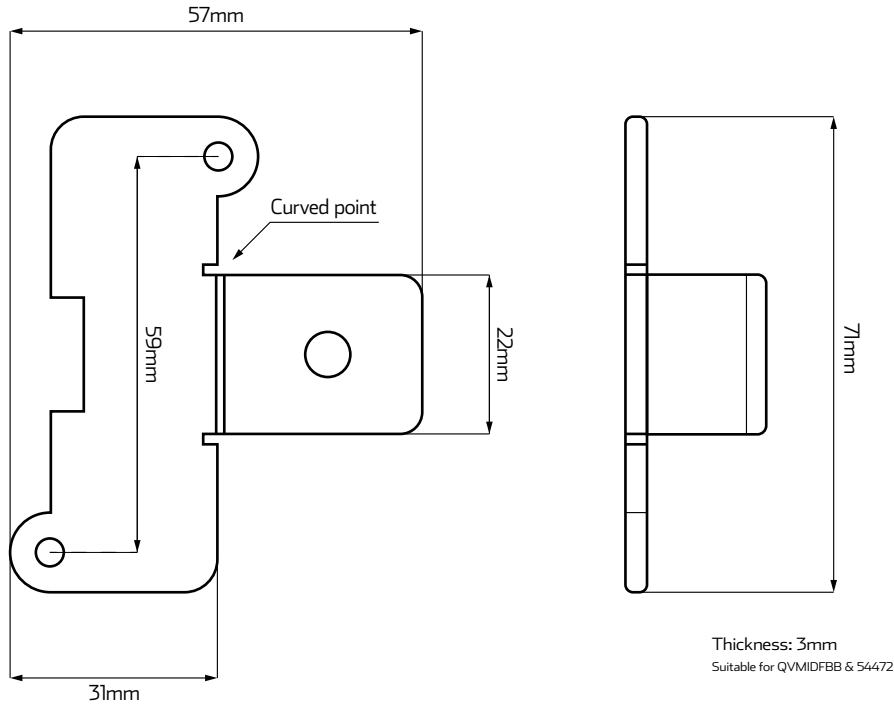

QVBRKMIDZ MIDI FUSE HOLDER BRACKET

Dimension Diagram

Dimensions*:

*Allowance of +/- 2mm.

*To avoid warranty issues QVEE recommends our products are fitted by a qualified Auto Electrician.