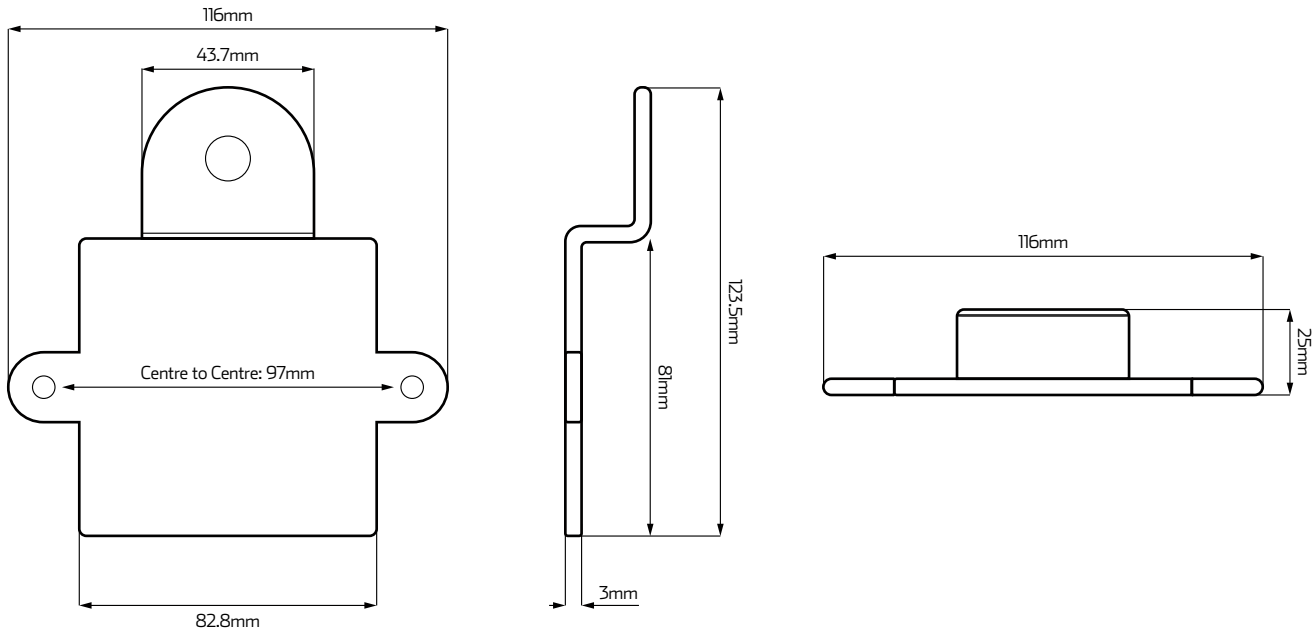

QVBRK23 MIDI FUSE HOLDER BRACKET

Dimension Diagram

Dimensions*:

*Allowance of +/- 2mm.

*To avoid warranty issues QVEE recommends our products are fitted by a qualified Auto Electrician.