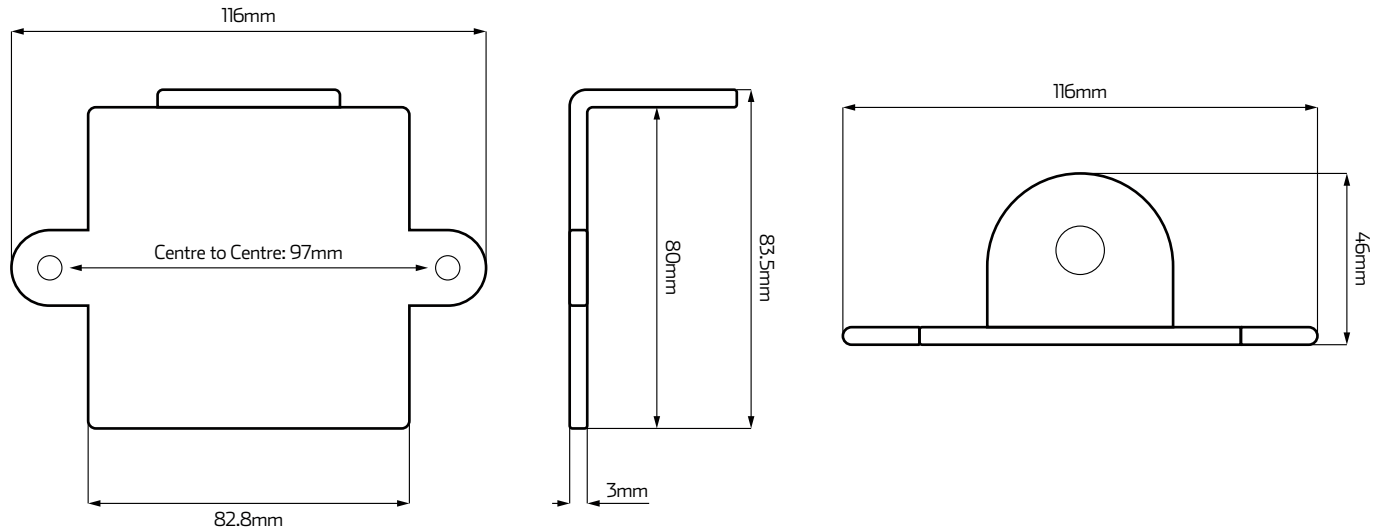

## Dimension Diagram

### Dimensions\*:

\*Allowance of +/- 2mm.

\*To avoid warranty issues QVEE recommends our products are fitted by a qualified Auto Electrician.